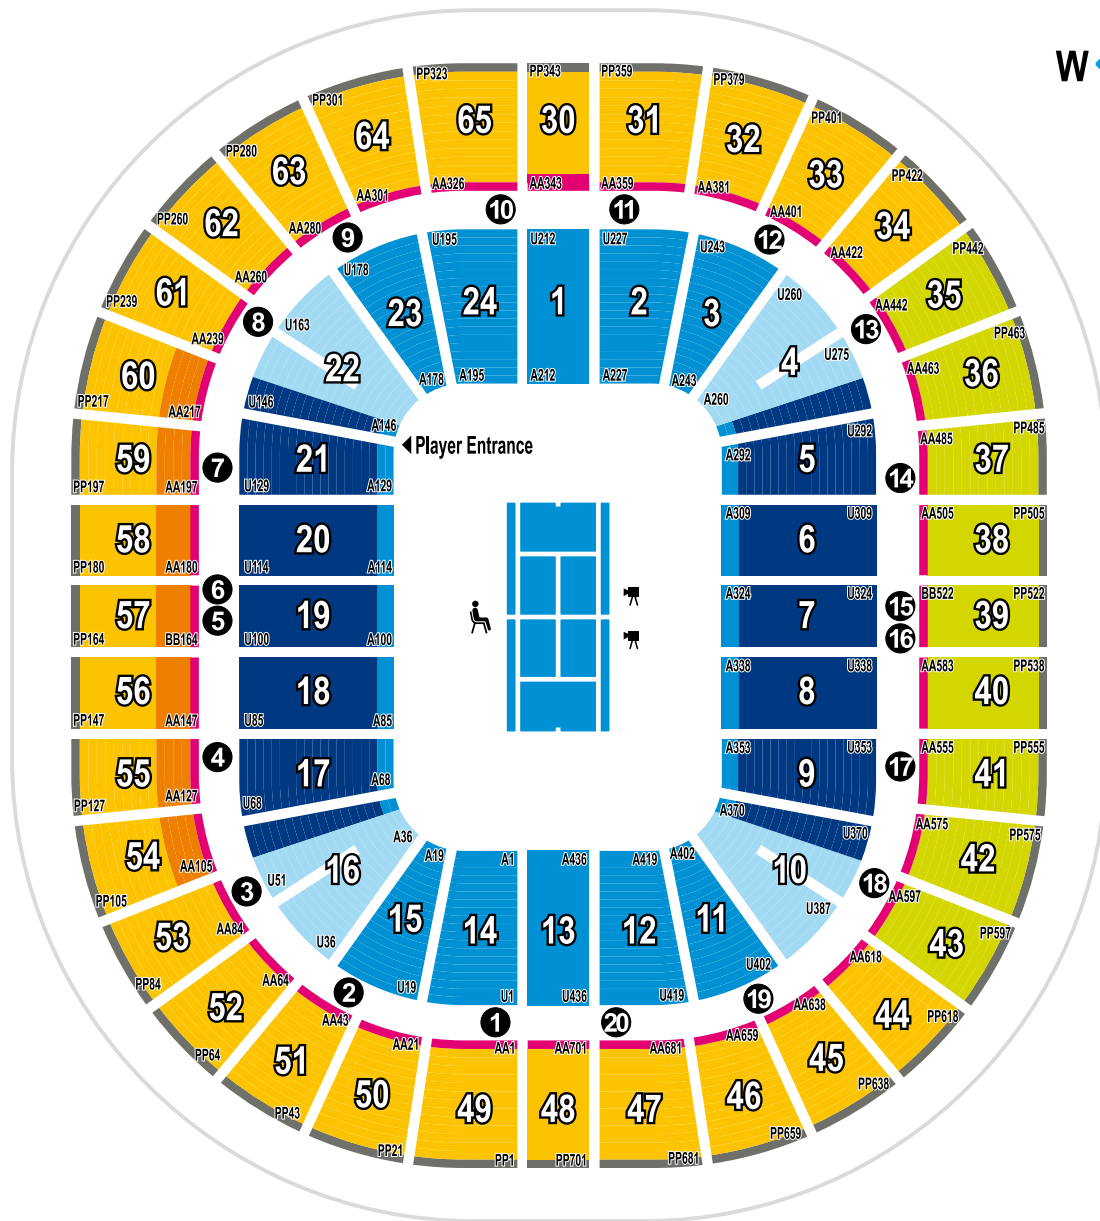

# ROD LAVER ARENA SEATING MAP A

australian open  
The Grand Slam of Asia-Pacific

## ROD LAVER ARENA AT MELBOURNE PARK

### KEY

- Reserved Cat 1 seating
- Reserved Cat 1 seating - partial shade
- Reserved Cat 2 seating
- Reserved Cat 3 seating
- Reserved Cat 3 seating - shade (indication only, not guaranteed)
- Reserved Cat 3 seating - partial shade
- Reserved Cat 3 seating - shade (restricted viewing)
- Reserved Cat 3 seating - limited leg room
- Door number