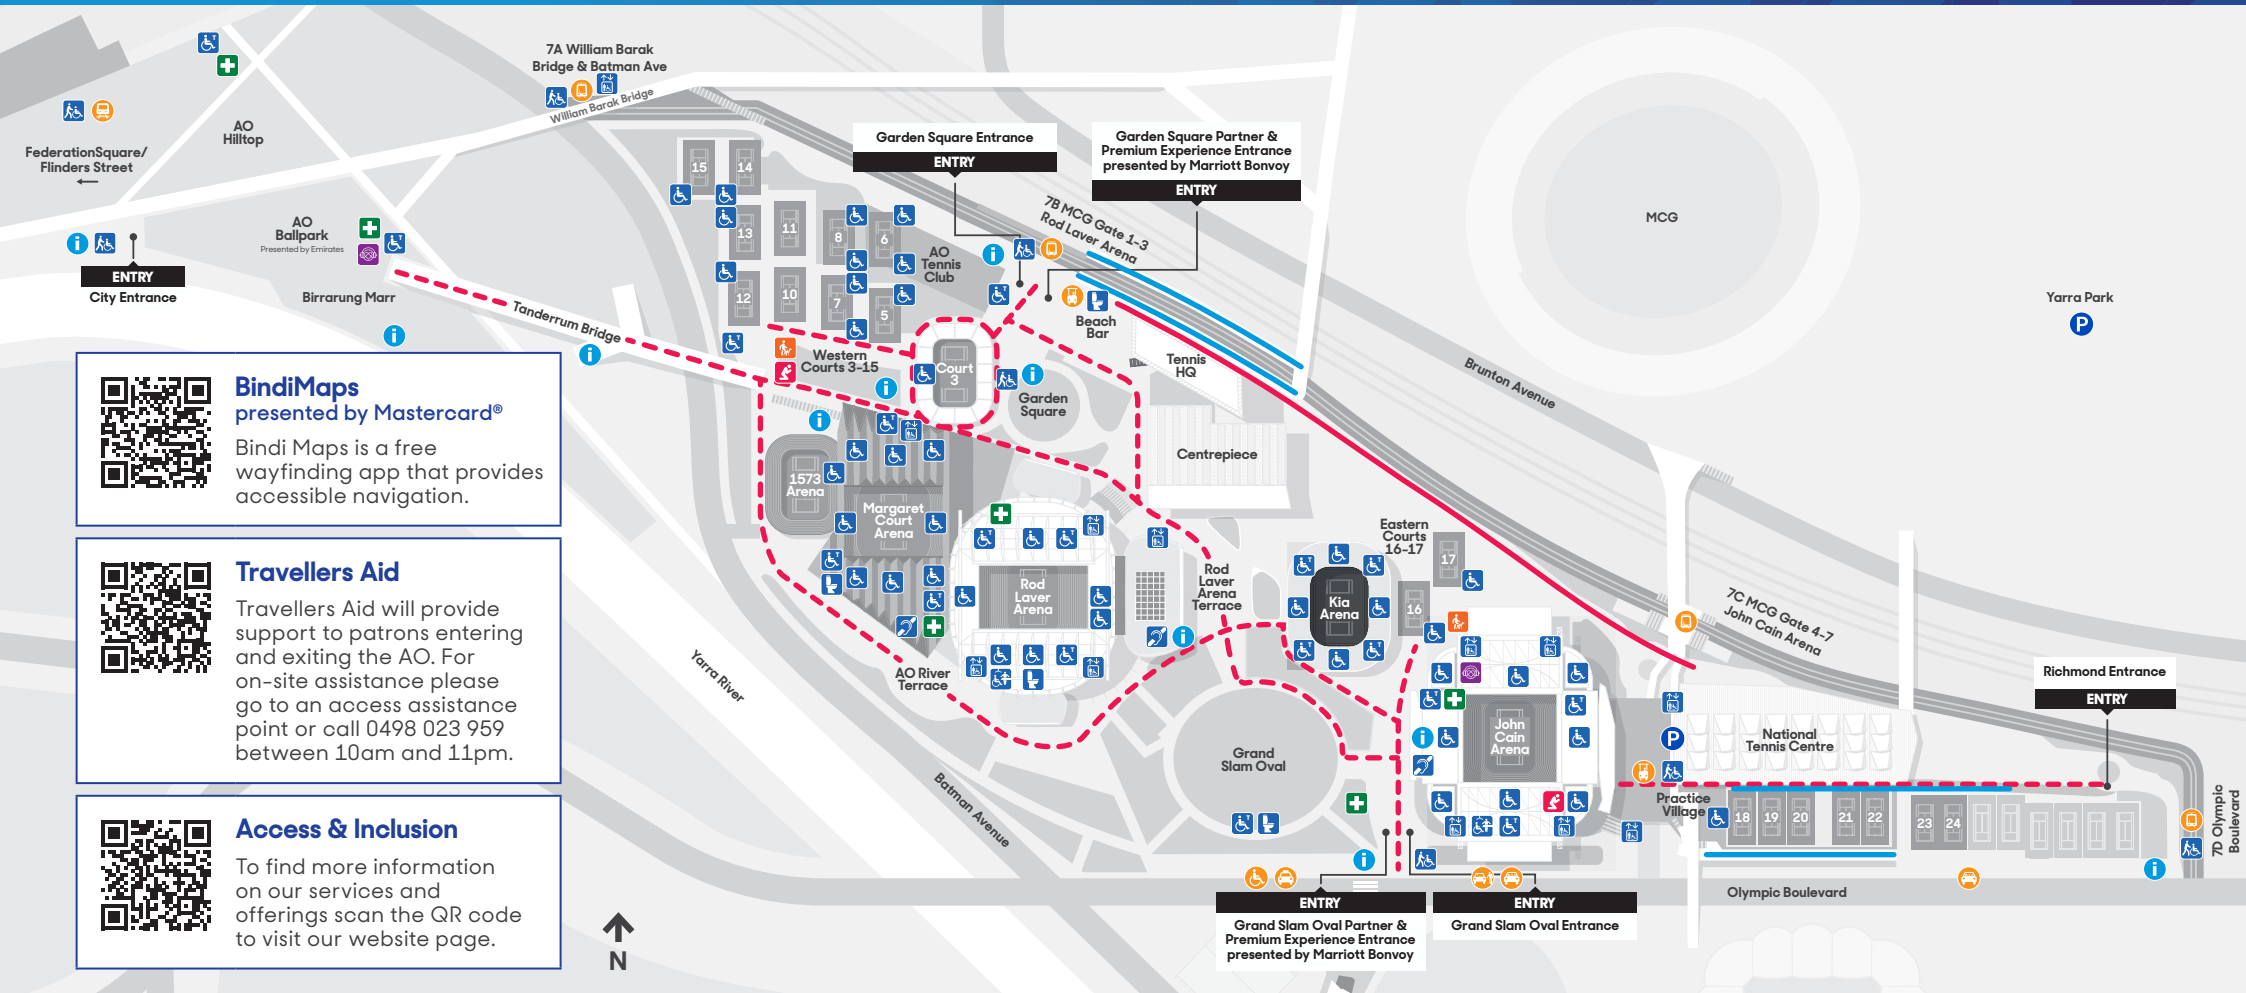

Accessibility Map 2023

 **BindiMaps**
presented by Mastercard®

Bindi Maps is a free wayfinding app that provides accessible navigation.

 **Travellers Aid**

Travellers Aid will provide support to patrons entering and exiting the AO. For on-site assistance please go to an access assistance point or call 0498 023 959 between 10am and 11pm.

 **Access & Inclusion**

To find more information on our services and offerings scan the QR code to visit our website page.

Entrance

- Accessible Arena Entry

Amenities

- Accessible Lift
- Accessible Toilet
- All Gender Toilet
- Changing Place
- First Aid

Routes

- Pedestrian Ramp
- Recommended Path
- Travellers Aid Buggy Route

Transport

- Parking
Note: On-site parking must be purchased prior to the day you are attending
- Tram
- Train
- Public Pick up & Drop off
- Rideshare

- Accessible Taxi
- Taxi Rank
- Travellers Aid Buggy Route

Note: Practice Village Entrance will not be operational in AO23

* Map information is subject to change.