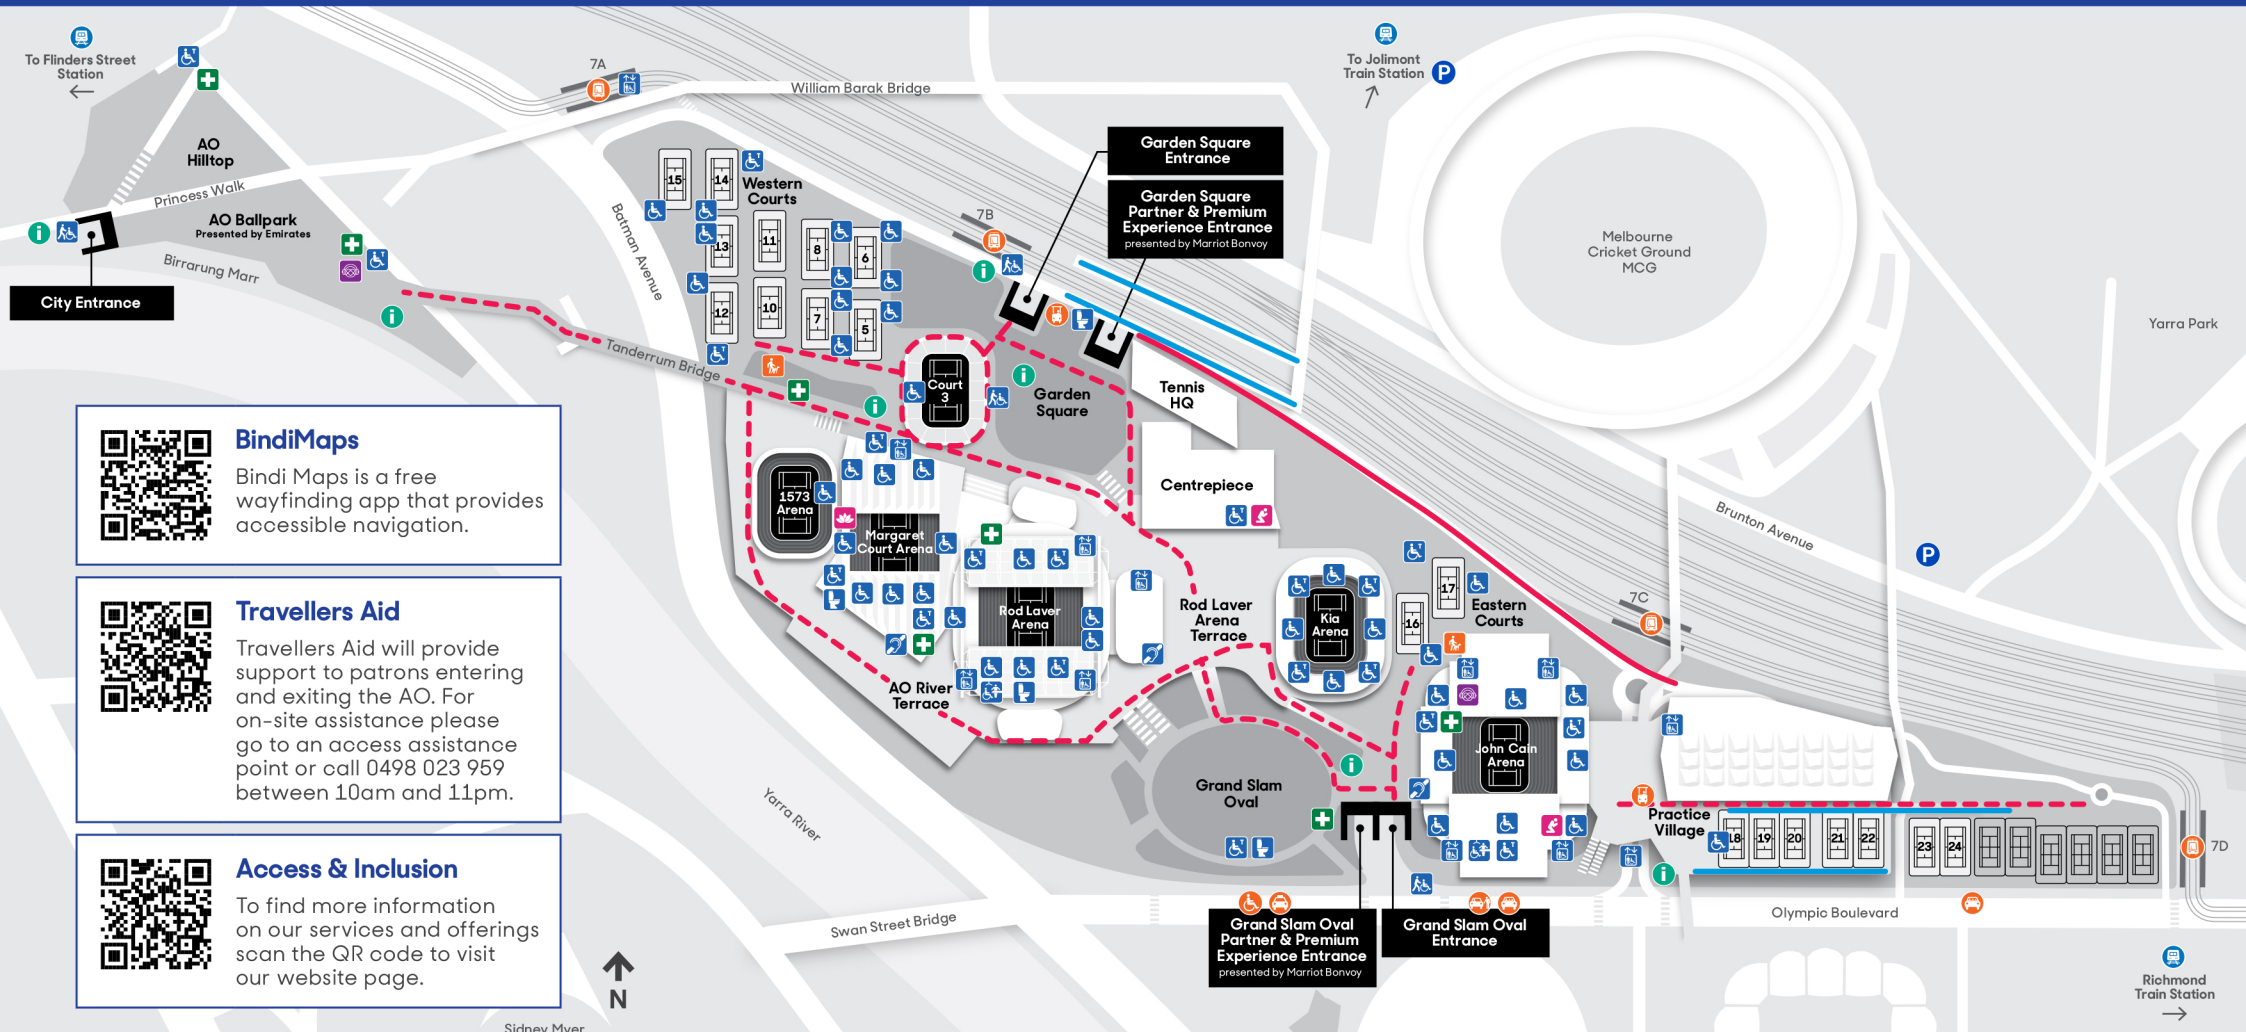

Accessibility Map 2024

BindiMaps
 Bindi Maps is a free wayfinding app that provides accessible navigation.

Travellers Aid
 Travellers Aid will provide support to patrons entering and exiting the AO. For on-site assistance please go to an access assistance point or call 0498 023 959 between 10am and 11pm.

Access & Inclusion
 To find more information on our services and offerings scan the QR code to visit our website page.

Sidney Myer

Entrance

- Accessible Arena Entry

Amenities

- Accessible Lift
- Accessible Toilet
- All Gender Toilet
- Changing Place
- First Aid

Routes

- Pedestrian Ramp
- Recommended Path
- Travellers Aid Buggy Route

Transport

- Parking
 Note: On-site parking must be purchased prior to the day you are attending
- Tram
- Train
- Public Pick up & Drop off
- Rideshare

- Accessible Taxi
- Taxi Rank
- Travellers Aid Buggy Route

Note: Practice Village Entrance will not be operational in AO24

* Map information is subject to change.