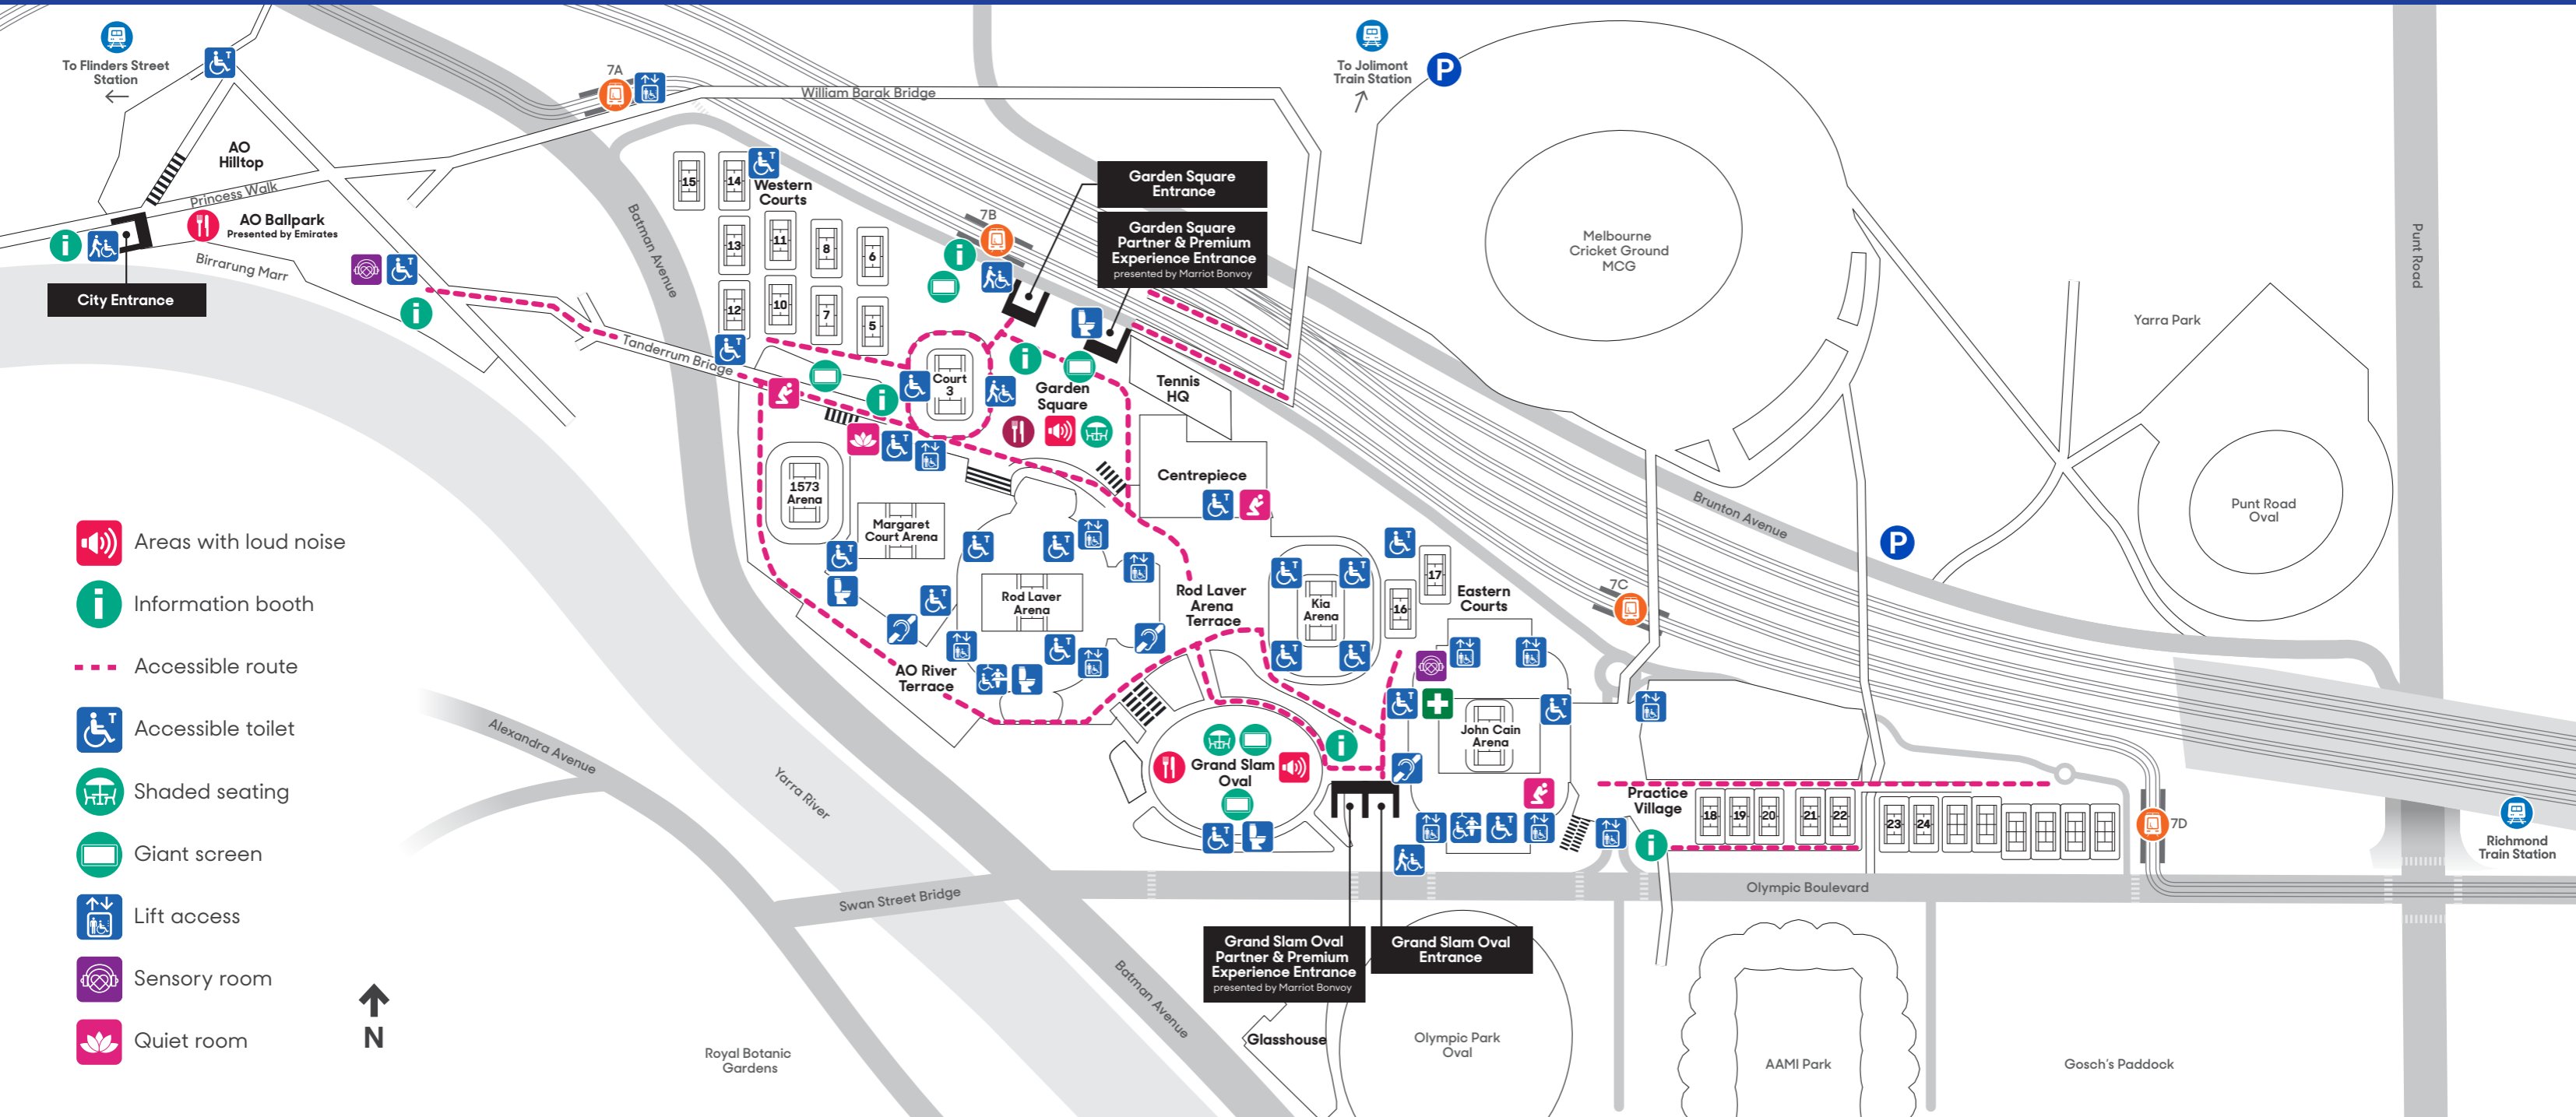

Sensory Map 2024

- Areas with loud noise
- Information booth
- Accessible route
- Accessible toilet
- Shaded seating
- Giant screen
- Lift access
- Sensory room
- Quiet room