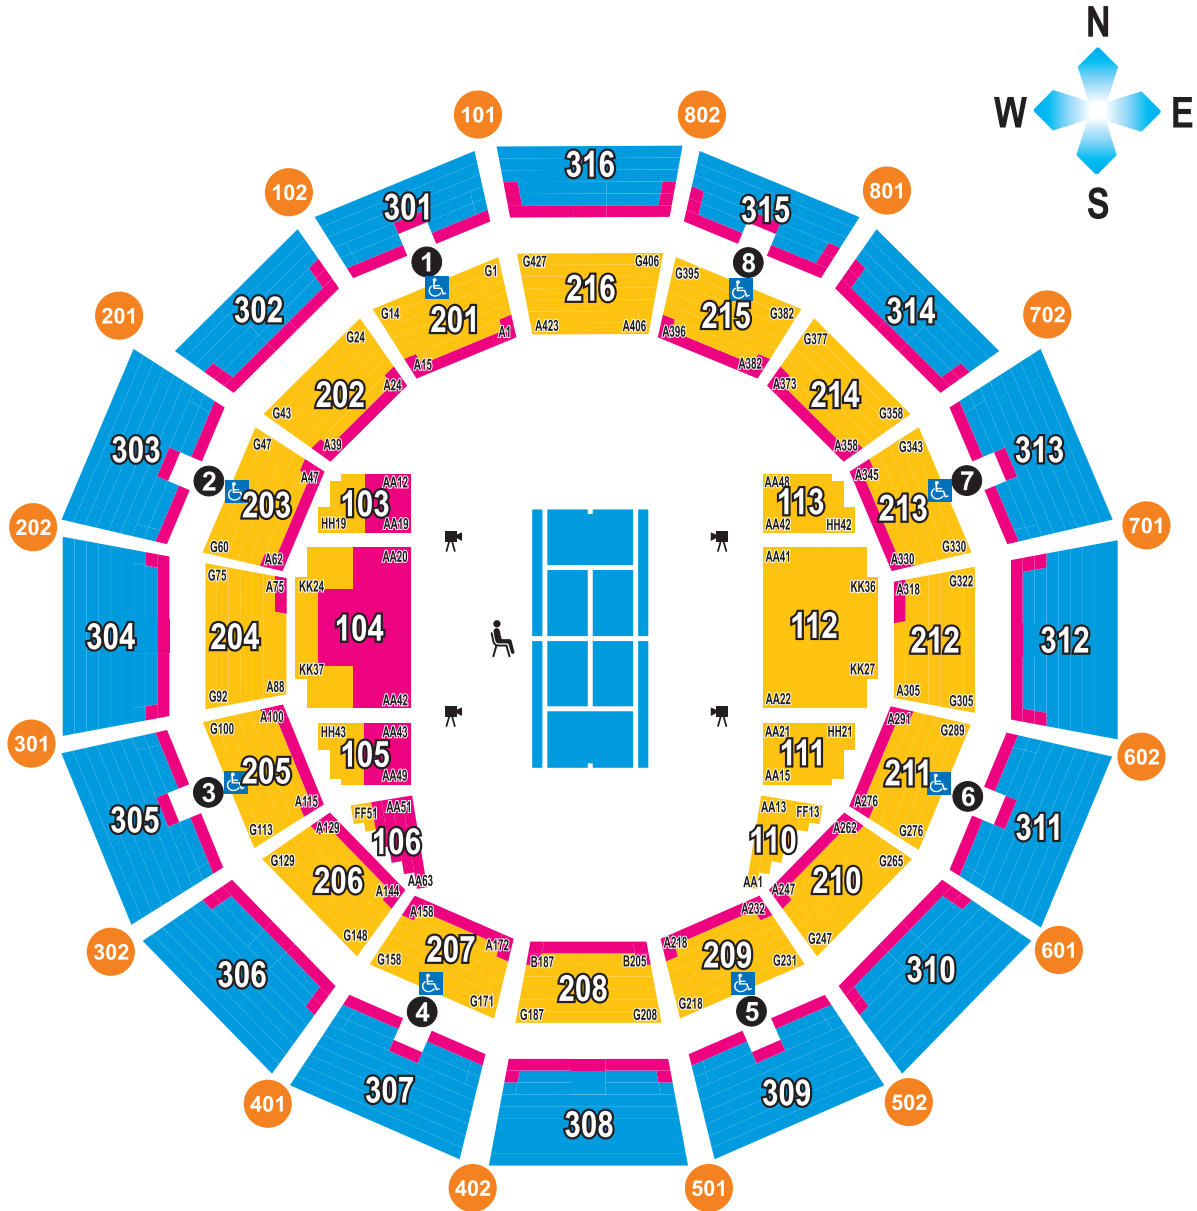

# WORLD GROUP SEMIFINAL AUSTRALIA VS BELARUS

20-21 APRIL 2019  
PAT RAFTER ARENA, BRISBANE

## KEY

- Upper - General admission seating
- Lower - Reserved seating
- Restricted viewing seating
- ♿ Accessibility and special needs seating
- Aisles
- Doors

Please note: the Fed Cup by BNP Paribas World Group Semifinal is an outdoor event. It is highly recommended that patrons bring appropriate protection from the sun and weather generally (i.e. hats, sunscreen, raincoats and warm clothing depending on the weather conditions) regardless of your seating location inside Pat Rafter Arena.