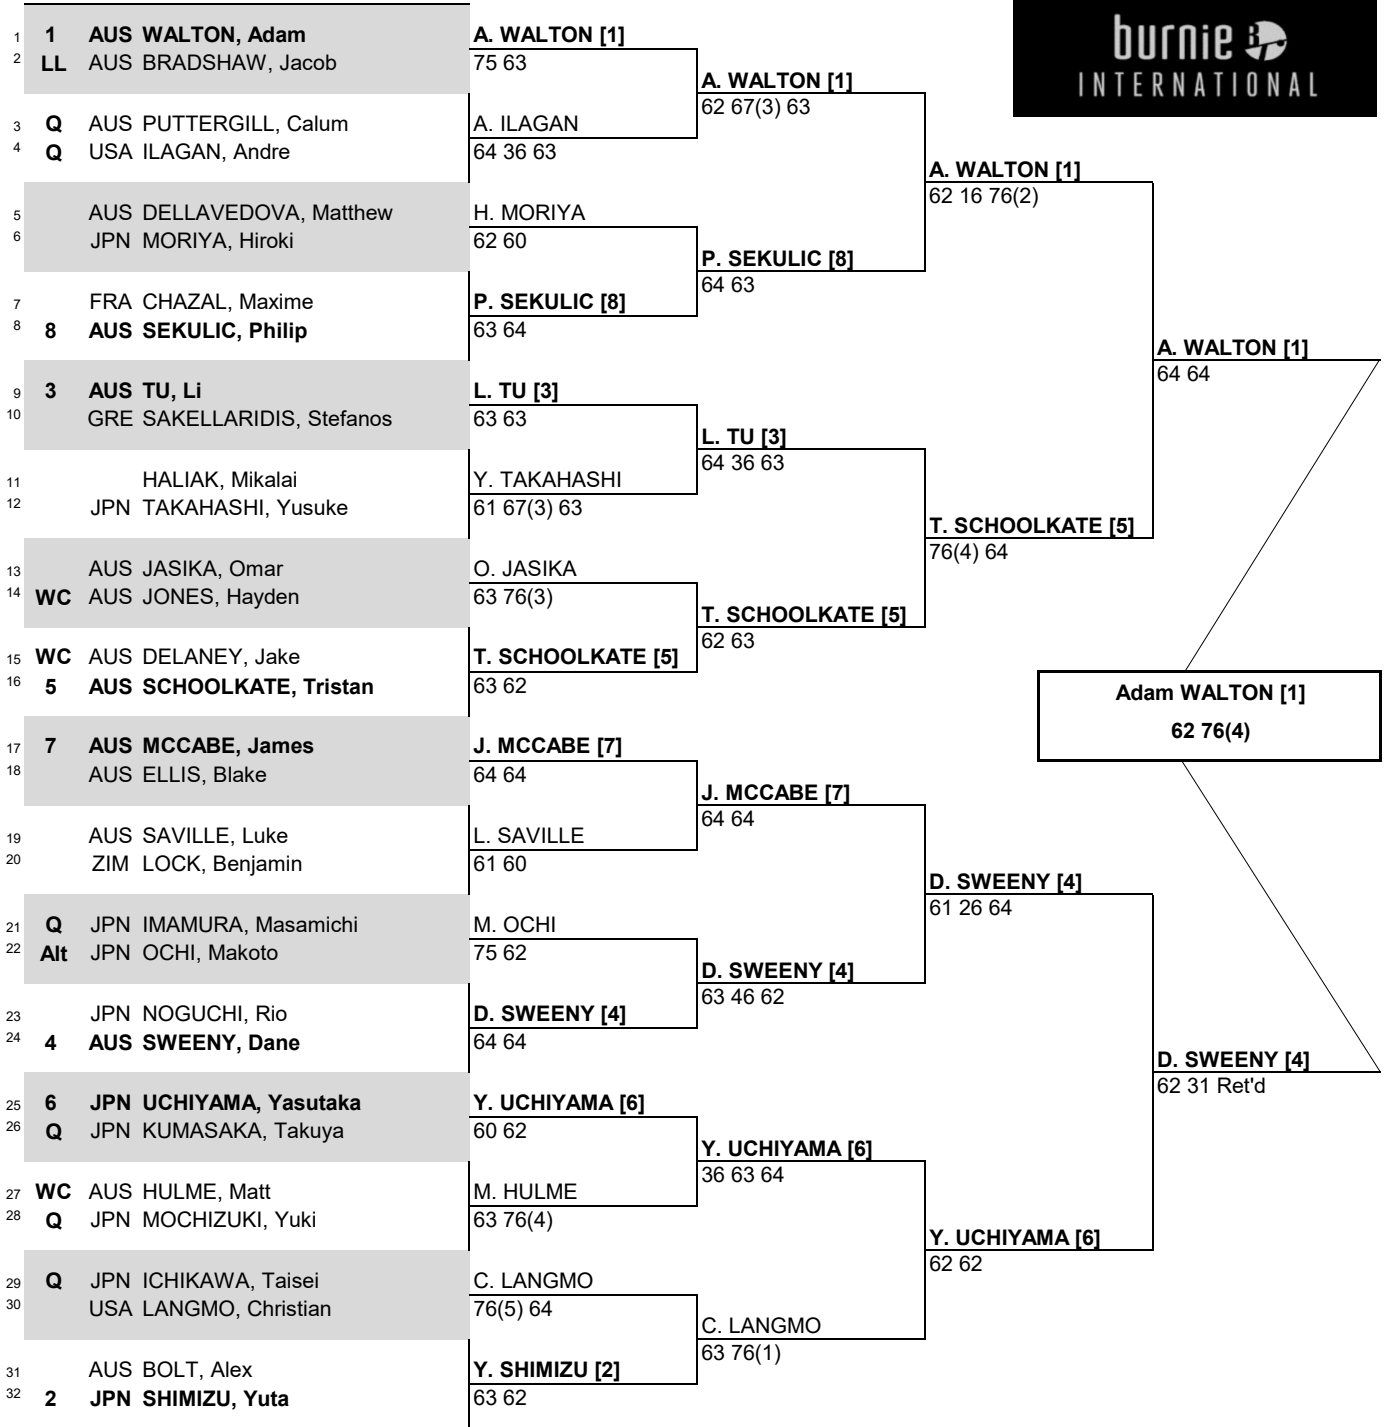

CITY, COUNTRY: Burnie, Australia | TOURNAMENT DATES: 5-11 February 2024 | SURFACE: Hard, Plexicushion | CATEGORY: Challenger 75 | PRIZE MONEY: \$82,000

STATUS NAT **MAIN DRAW SINGLES**

ATP, Inc. © Copyright 2014

	SEEDED PLAYERS	RANK	PRIZE MONEY	POINTS	ALTERNATES/LUCKY LOSERS	WITHDRAWALS	RETIREMENTS/WALKOVERS
1	WALTON, Adam	177	WINNER \$11,200	75	J. Bradshaw (LL)	B. Mott (knee)	Y. Uchiyama - muscle strain
2	SHIMIZU, Yuta	212	FINALIST \$6,575	44	M. Ochi (Alt)		
3	TU, Li	215	SEMI-FINALIST \$3,900	22			
4	SWEENEY, Dane	233	QUARTER-FINALIST \$2,270	12			
5	SCHOOLKATE, Tristan	257	SECOND ROUND \$1,350	6			
6	UCHIYAMA, Yasutaka	268	FIRST ROUND \$800	0			
270	MCCABE, James		FOLLOW LIVE SCORING AT www.ATPTour.com				
273	SEKULIC, Philip		LAST DIRECT ACCEPTANCE Sakellaridis, Stefanos - 449				
					CHALLENGER SUPERVISOR(S)	Andrey Kornilov	