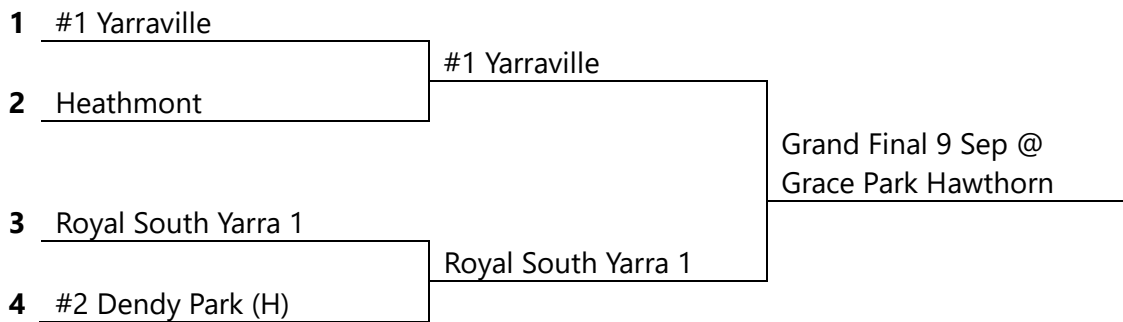

Men's Grade 6

1 #1 Maribyrnong
Park (H)

2 East Malvern

3 Bruce Park

4 #4 Croydon (H)

#1 Maribyrnong
Park (H)

#4 Croydon

#1 Maribyrnong
Park

5 #3 Kings Park (H)

6 Buckley Park

7 Mayfield Park

8 #2 Wellington (H)

#3 Kings Park

#2 Wellington
(H)

#2 Wellington

Grand Final 9
Sep @ MCC
Glen Iris Valley

Men's Grade 7

Men's Grade 8

Men's Grade 9

Men's Grade 10

Men's Grade 11

Men's Grade 12

Men's Masters Grade 1

Men's Masters Grade 2