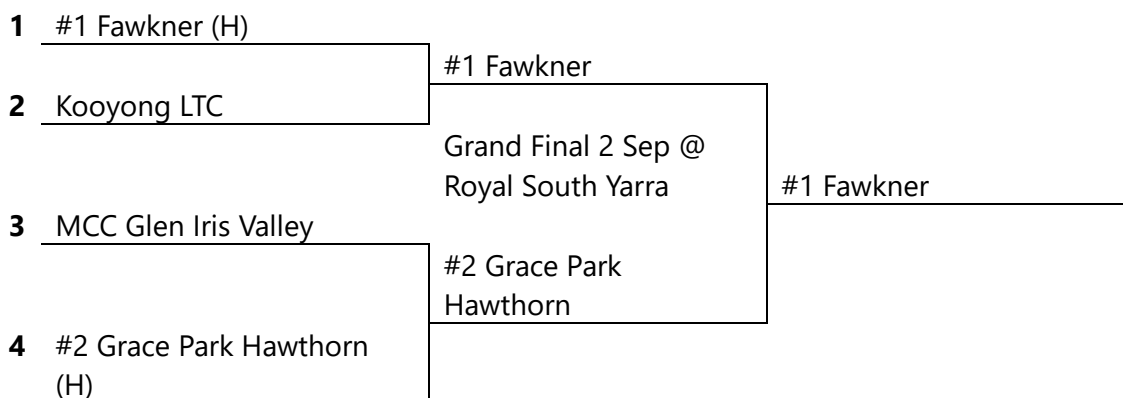

TENNIS VICTORIA PENNANT

Grade Finals Draws: 9 September

2023

Women's State Grade

Women's Grade 1

Women's Grade 2

Women's Grade 3

Women's Grade 4

Women's Grade 5

Men's State Grade

Men's Grade 1

Men's Grade 2

Men's Grade 3

7 Overport Park

8 #2 Kooyong LTC 1 (H)

#2 Kooyong LTC 1 (H)

Men's Grade 4

1 #1 Essendon (H)

2 Ferntree Gully

3 Koonung Park

4 #4 Grace Park Hawthorn 3 (H)

#1 Essendon (H)

Koonung Park

#1 Essendon