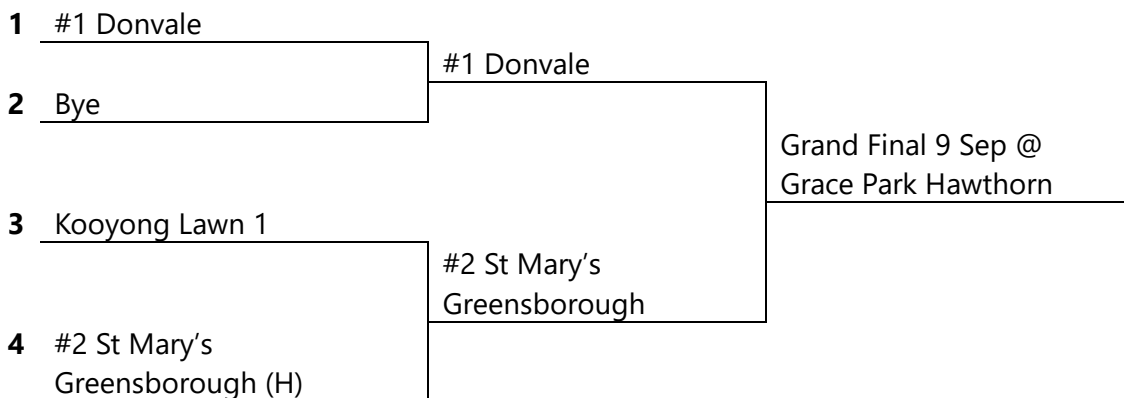

Men's Grade 6

1 #1 Maribyrnong
Park (H)

2 East Malvern

3 Bruce Park

4 #4 Croydon (H)

#1 Maribyrnong
Park (H)

#4 Croydon

#1 Maribyrnong
Park

5 #3 Kings Park (H)

6 Buckley Park

7 Mayfield Park

8 #2 Wellington (H)

#3 Kings Park

#2 Wellington
(H)

#2 Wellington

Grand Final 9
Sep @ MCC
Glen Iris Valley

Men's Grade 7

Men's Grade 8

Men's Grade 9

Men's Grade 10

Men's Grade 11

Men's Grade 12

Men's Masters Grade 1

Men's Masters Grade 2