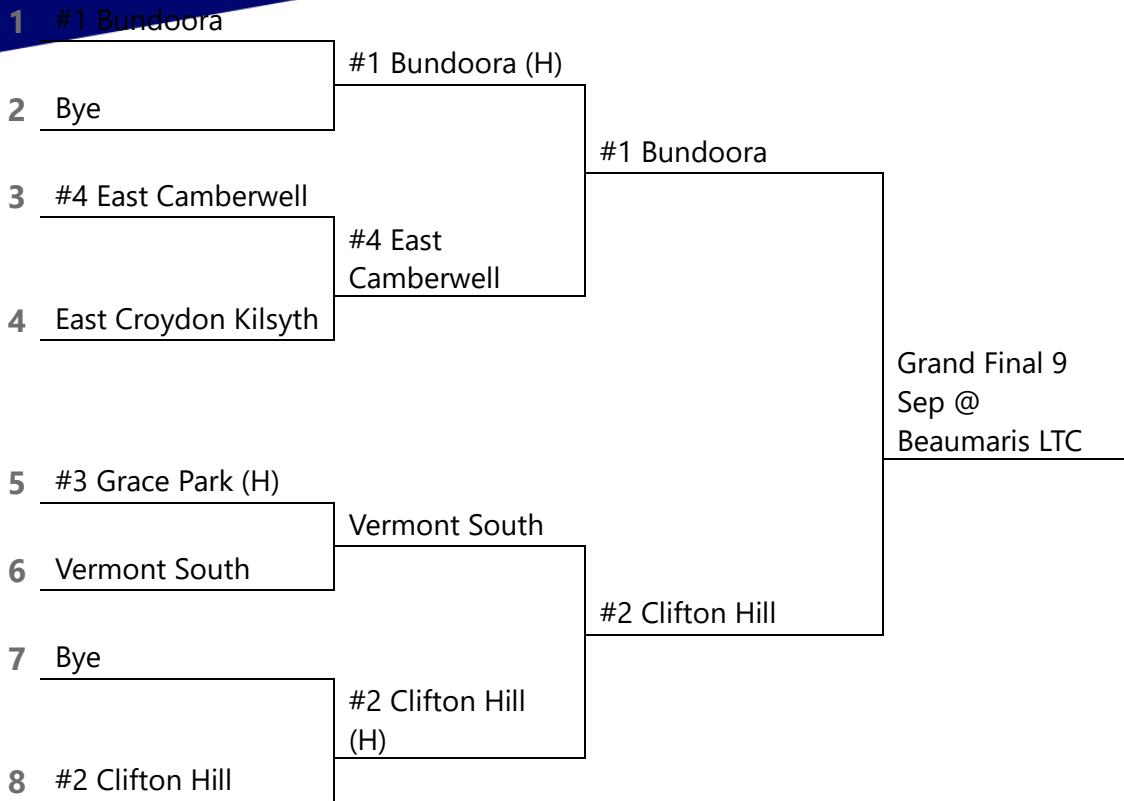

Men's Grade 6

1 #1 Maribyrnong
Park (H)

2 East Malvern

3 Bruce Park

4 #4 Croydon (H)

#1 Maribyrnong
Park (H)

#4 Croydon

#1 Maribyrnong
Park

5 #3 Kings Park (H)

6 Buckley Park

7 Mayfield Park

8 #2 Wellington (H)

#3 Kings Park

#2 Wellington
(H)

#2 Wellington

Grand Final 9
Sep @ MCC
Glen Iris Valley

Men's Grade 7

Men's Grade 8

Men's Grade 9

Men's Grade 10

Men's Grade 11

Men's Grade 12

Men's Masters Grade 1

Men's Masters Grade 2