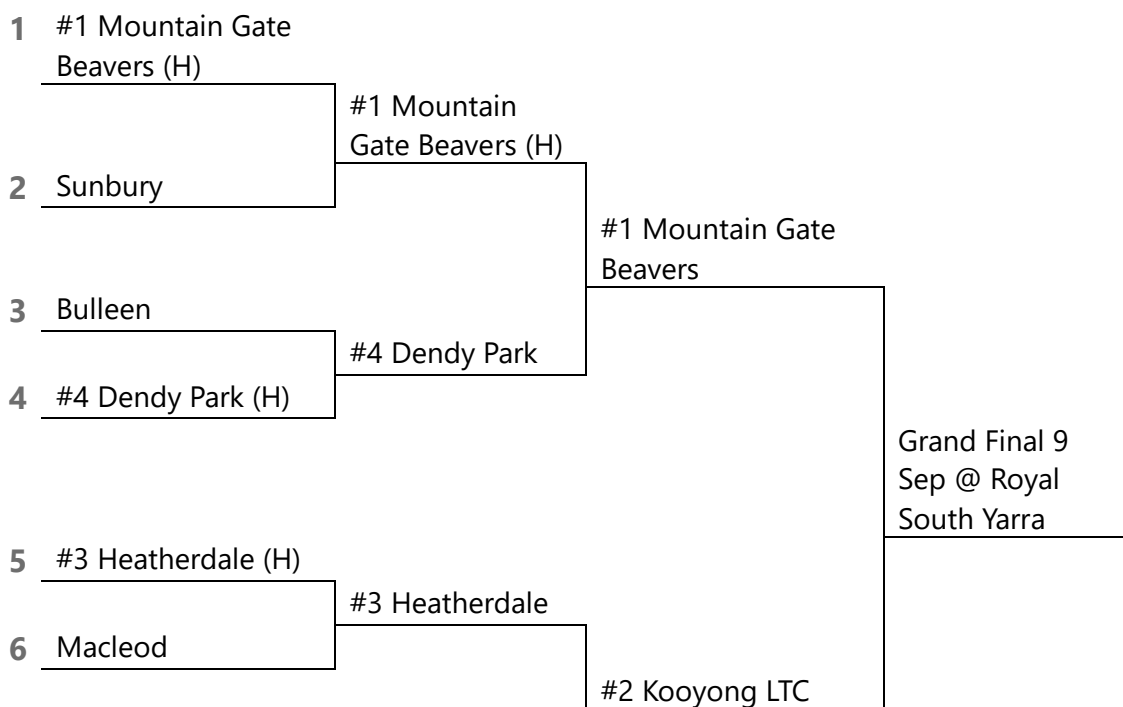

Men's Grade 3