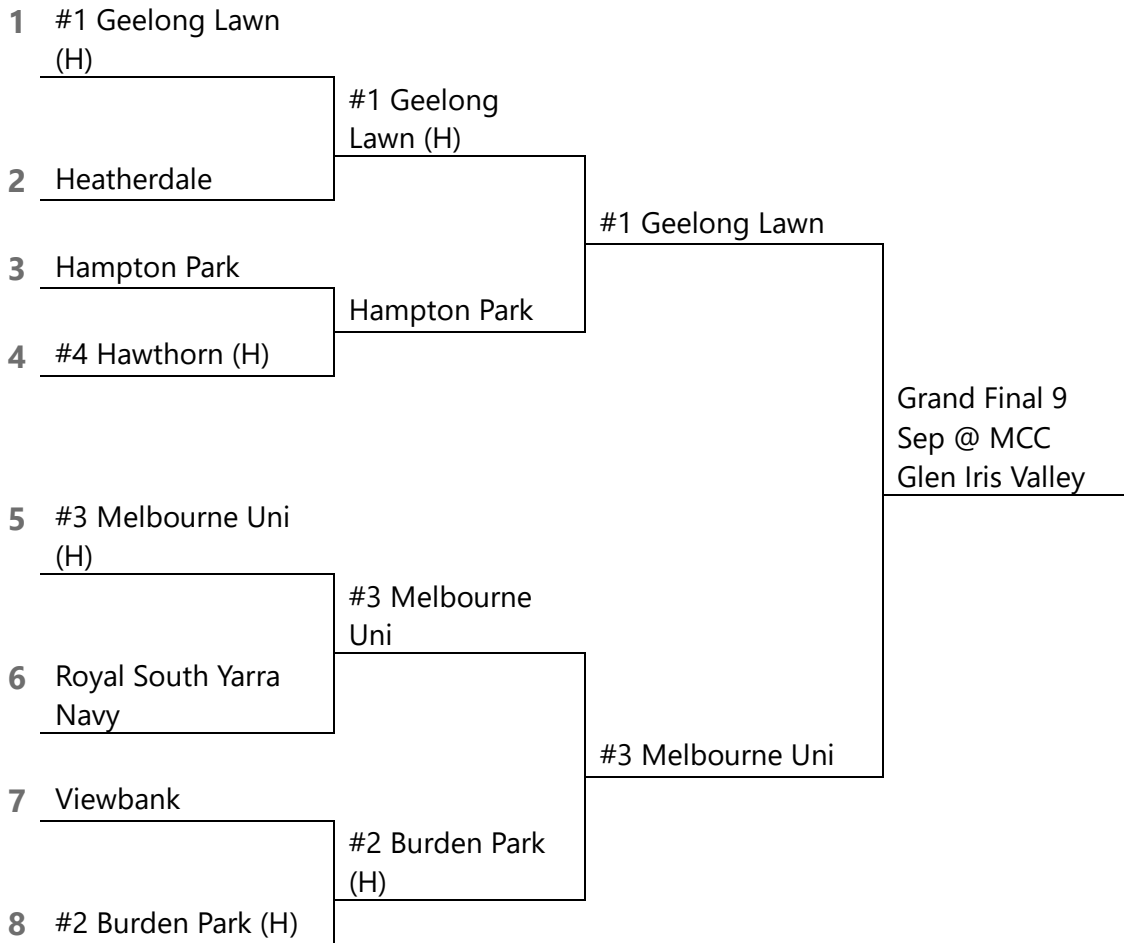

Men's Grade 6

1 #1 Maribyrnong
Park (H)

2 East Malvern

3 Bruce Park

4 #4 Croydon (H)

#1 Maribyrnong
Park (H)

#4 Croydon

#1 Maribyrnong
Park

5 #3 Kings Park (H)

6 Buckley Park

7 Mayfield Park

8 #2 Wellington (H)

#3 Kings Park

#2 Wellington
(H)

#2 Wellington

Grand Final 9
Sep @ MCC
Glen Iris Valley

Men's Grade 7

Men's Grade 8

Men's Grade 9

Men's Grade 10

Men's Grade 11

Men's Grade 12

Men's Masters Grade 1

Men's Masters Grade 2