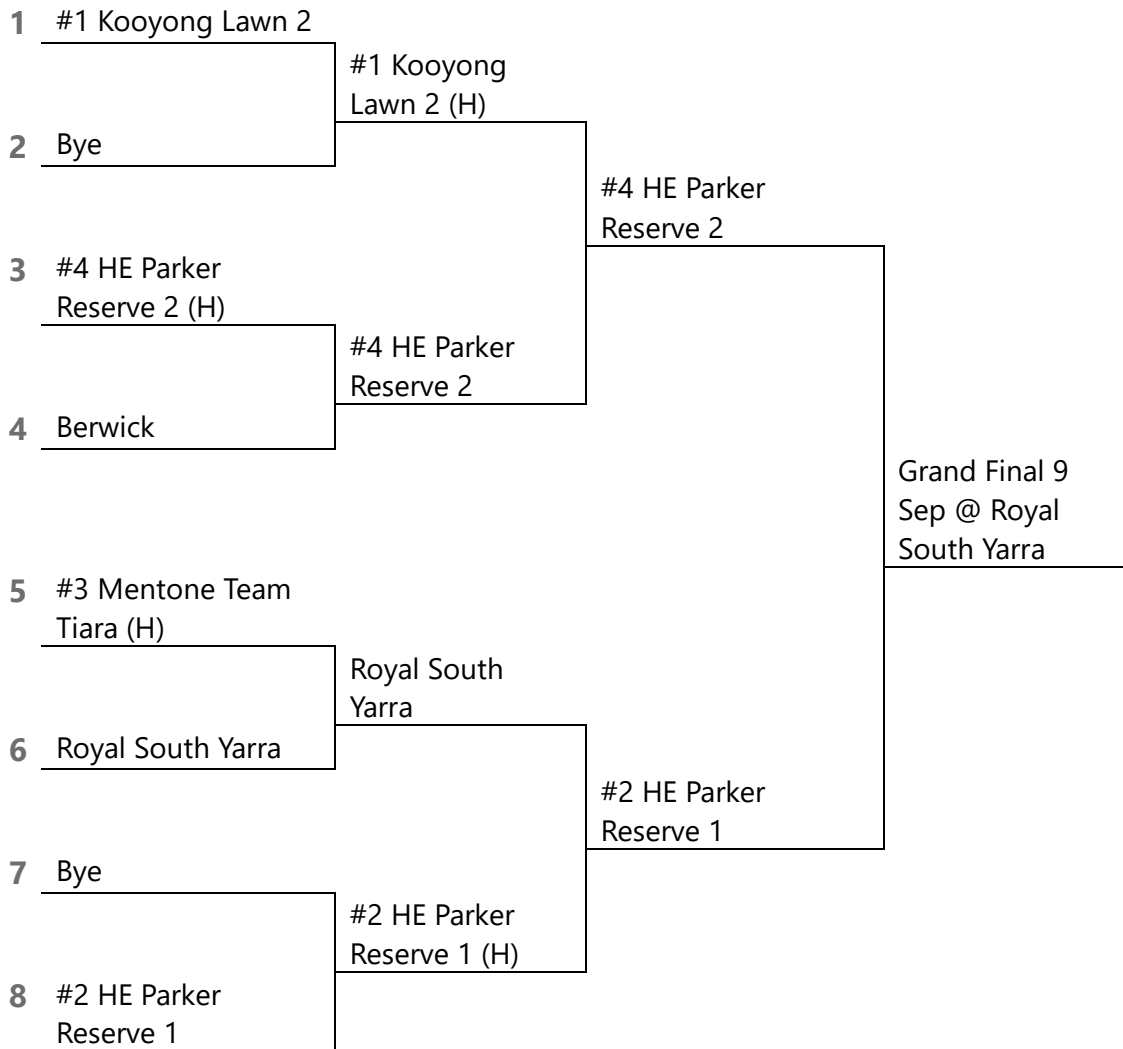

Women's Grade 5