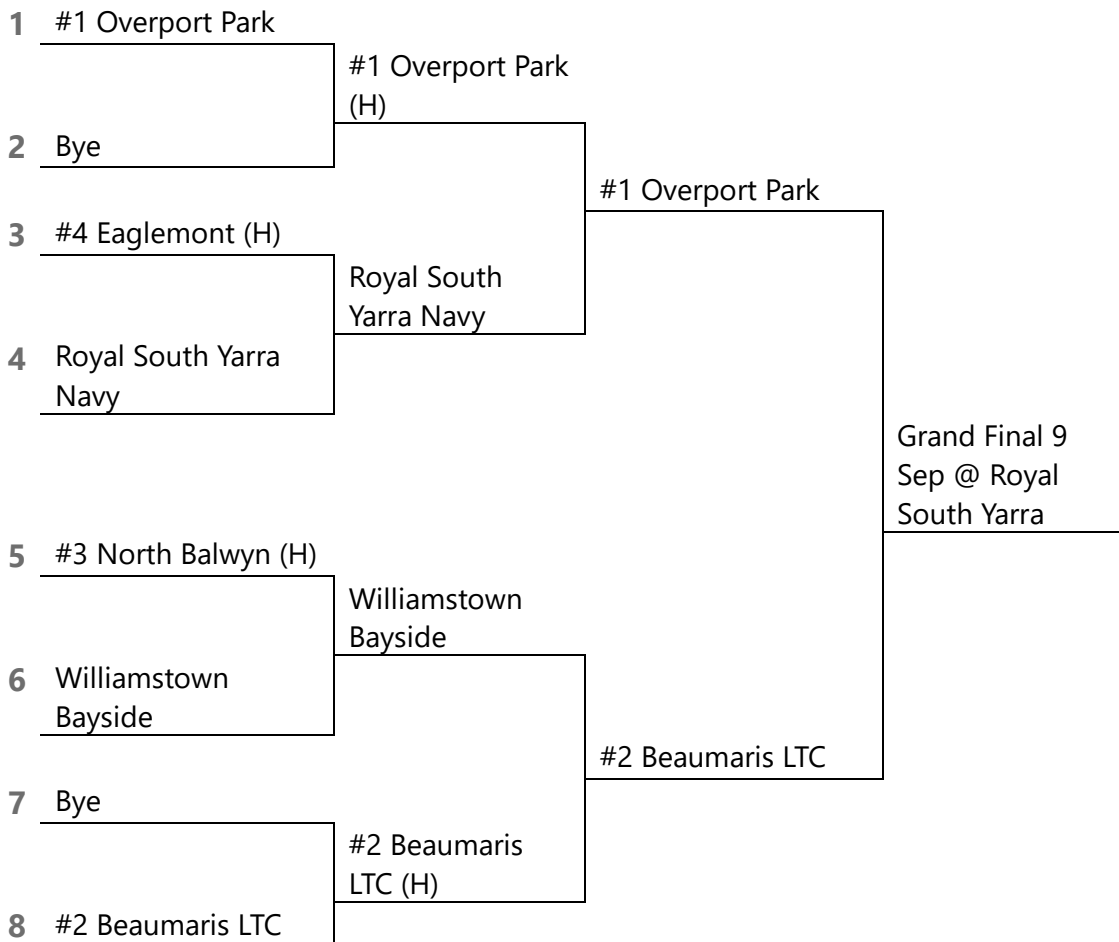

TENNIS VICTORIA PENNANT

Grade Finals Draws: 9 September

2023

Women's State Grade

Women's Grade 1

Women's Grade 2

Women's Grade 3

Women's Grade 4