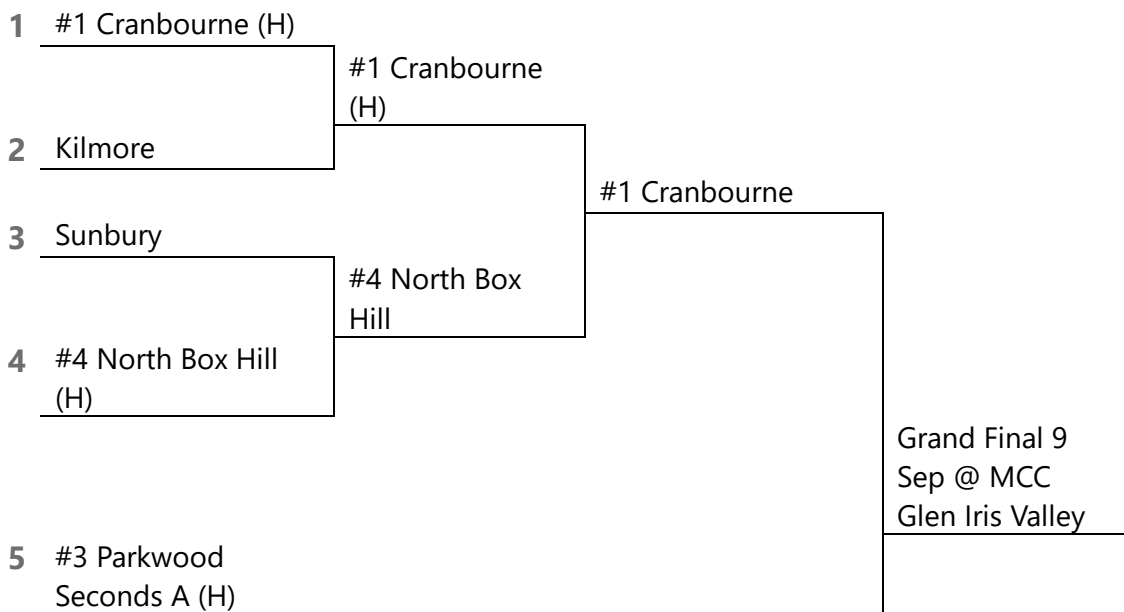

Men's Grade 8