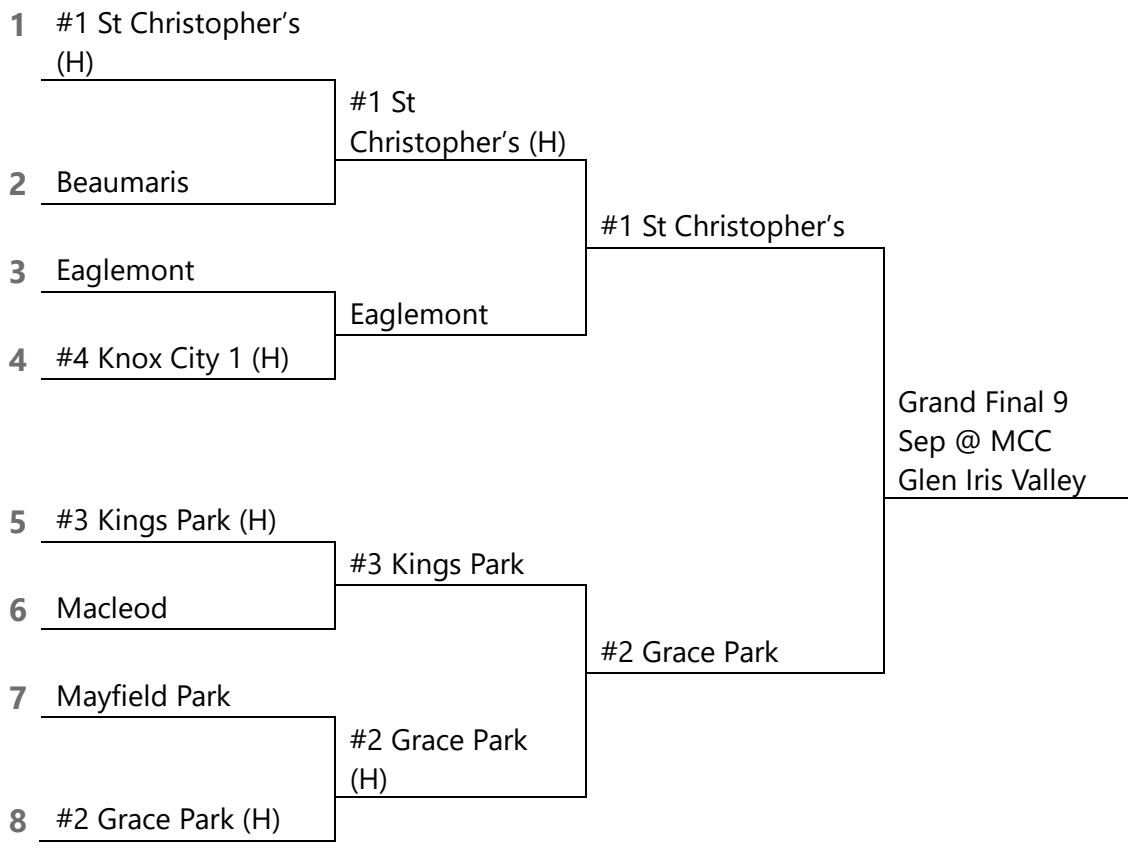

Men's Grade 6

1 #1 Maribyrnong
Park (H)

2 East Malvern

3 Bruce Park

4 #4 Croydon (H)

#1 Maribyrnong
Park (H)

#4 Croydon

#1 Maribyrnong
Park

5 #3 Kings Park (H)

6 Buckley Park

7 Mayfield Park

8 #2 Wellington (H)

#3 Kings Park

#2 Wellington
(H)

#2 Wellington

Grand Final 9
Sep @ MCC
Glen Iris Valley

Men's Grade 7

Men's Grade 8

Men's Grade 9

Men's Grade 10

Men's Grade 11

Men's Grade 12

Men's Masters Grade 1

Men's Masters Grade 2