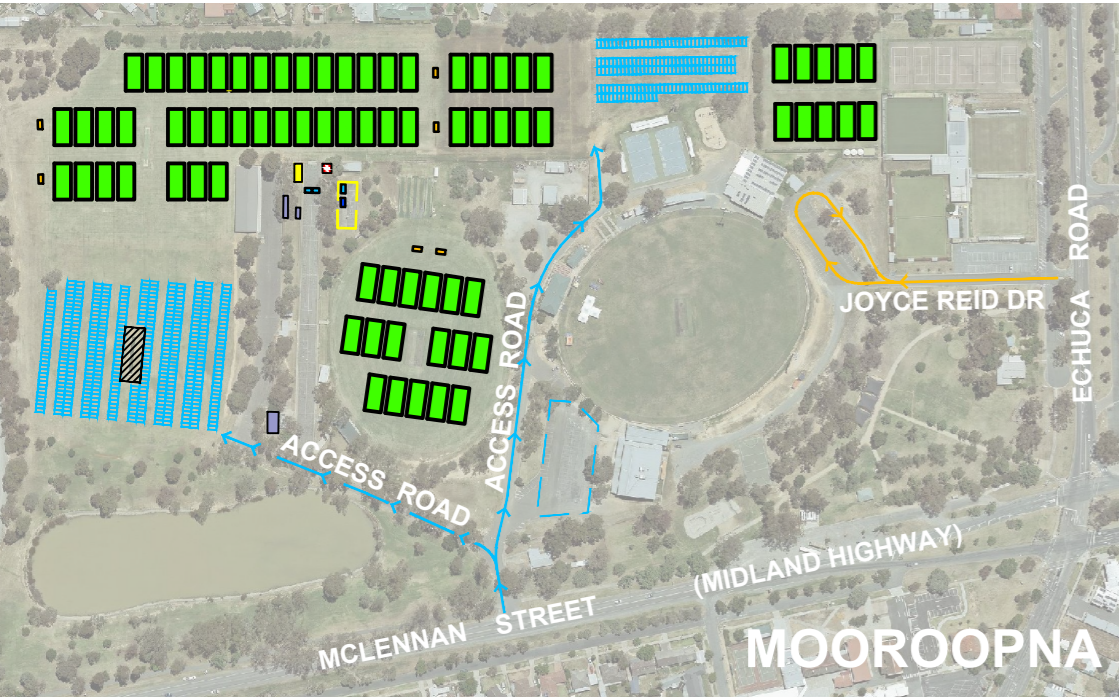

MOOROOPNA VENUE COURTS BEGIN WITH THE LETTER 'M'

LOCALITY PLAN

LEGEND

- TENNIS COURT
- ACCESS TO CAR PARKING
- ACCESS TO CAR PARKING OVERFLOW
- RESTRIINGER
- DRINKS
- FOOD
- TOILETS
- SHADE STRUCTURE
- TOURNAMENT BOX
- FIRST AID

**TENNIS VICTORIA COUNTRY WEEK 2019
MOOROOPNA VENUE PLAN**