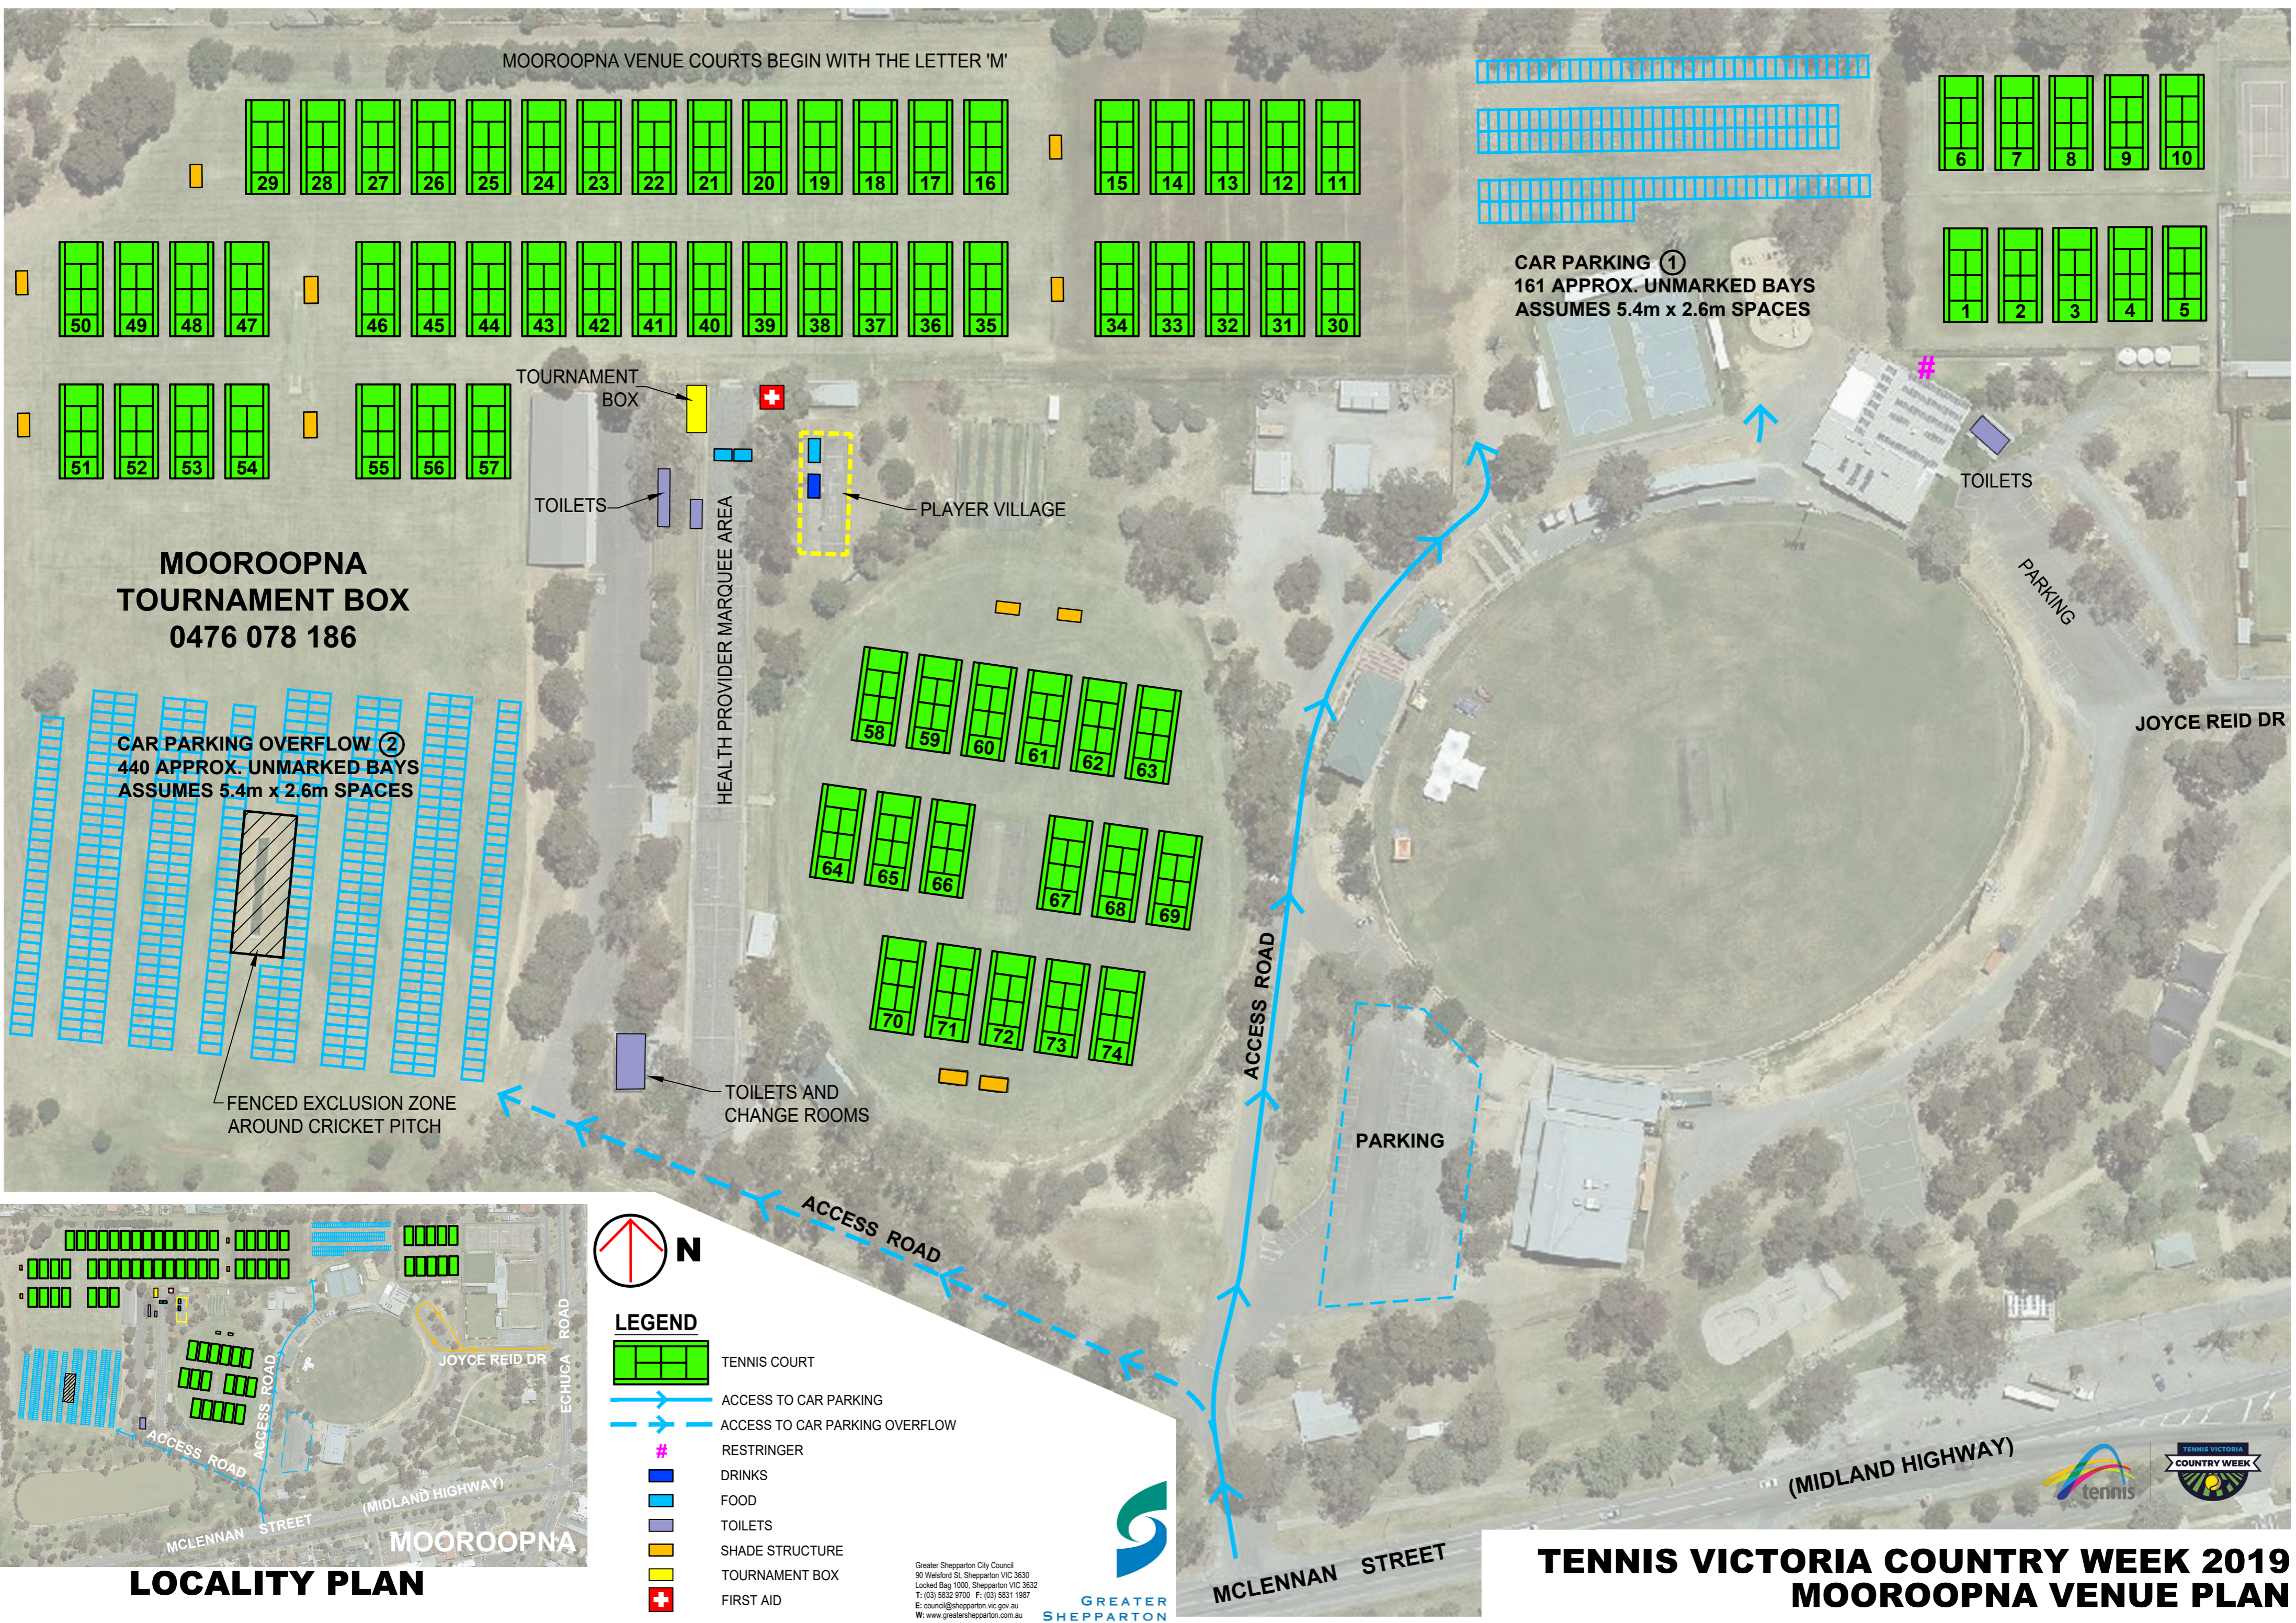

MOOROOPNA VENUE COURTS BEGIN WITH THE LETTER 'M'

LOCALITY PLAN

LEGEND

- TENNIS COURT
- ACCESS TO CAR PARKING
- ACCESS TO CAR PARKING OVERFLOW
- RESTRIINGER
- DRINKS
- FOOD
- TOILETS
- SHADE STRUCTURE
- TOURNAMENT BOX
- FIRST AID

**TENNIS VICTORIA COUNTRY WEEK 2019
MOOROOPNA VENUE PLAN**