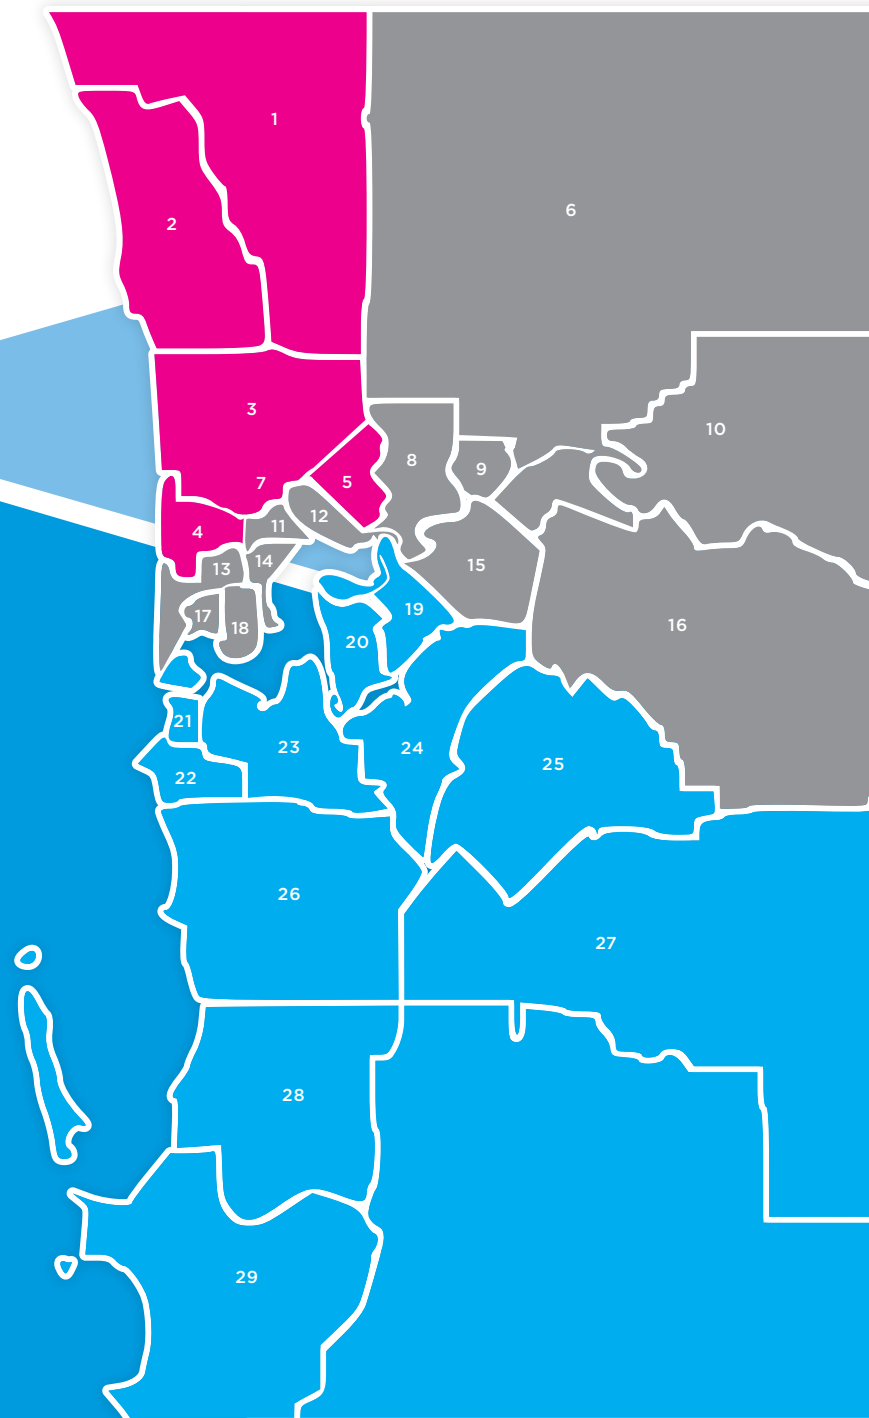

Perth Metropolitan Tennis Clubs

PROUDLY AFFILIATED WITH
TENNIS WEST

For further information
on Tennis West affiliated
clubs contact us
on (08) 6462 8300 or
visit the website at
www.tennis.com.au/wa