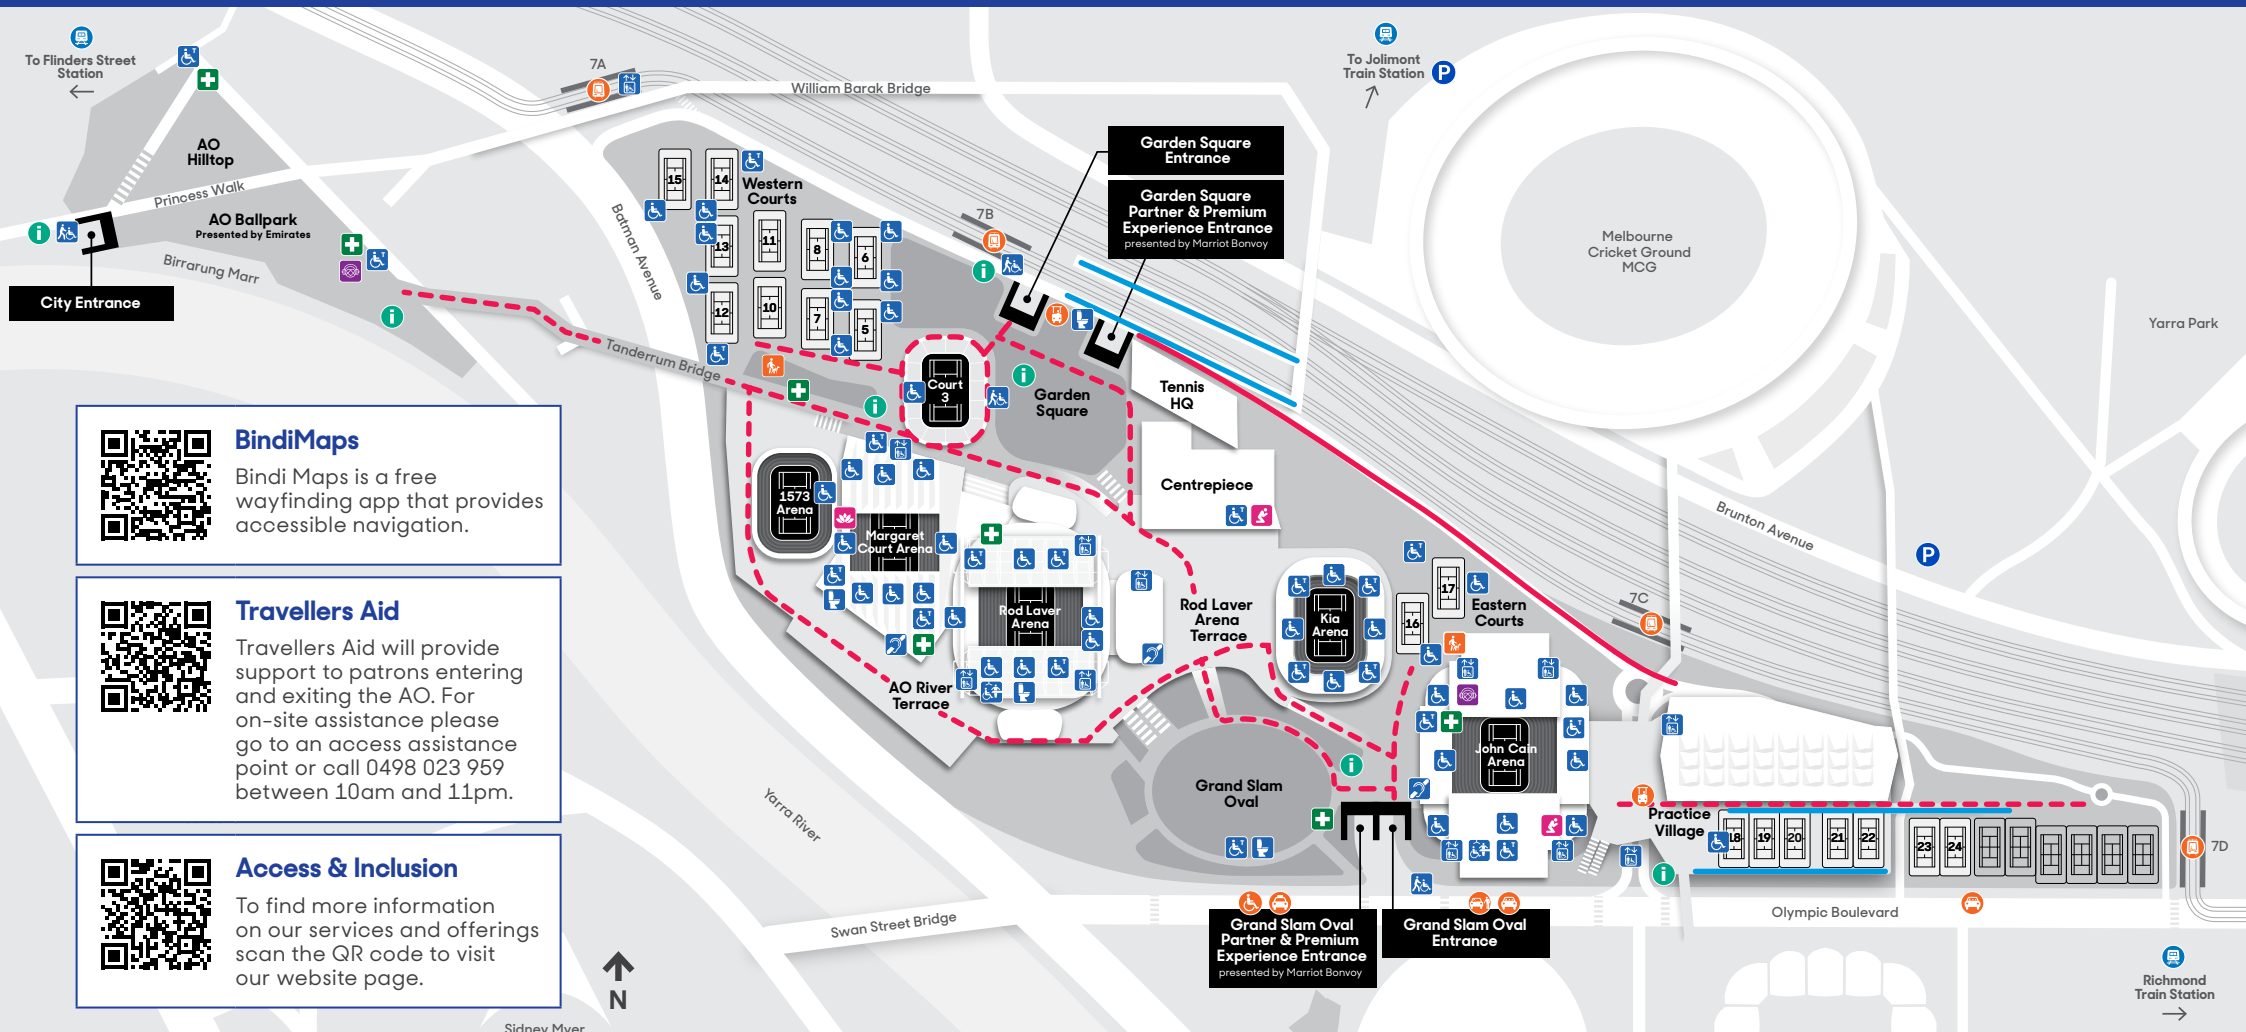

Accessibility Map 2024

BindiMaps
Bindi Maps is a free wayfinding app that provides accessible navigation.

Travellers Aid
Travellers Aid will provide support to patrons entering and exiting the AO. For on-site assistance please go to an access assistance point or call 0498 023 959 between 10am and 11pm.

Access & Inclusion
To find more information on our services and offerings scan the QR code to visit our website page.

Sidney Myer

Entrance

- Accessible Arena Entry

Amenities

- Accessible Lift
- Accessible Toilet
- All Gender Toilet
- Changing Place
- First Aid

Services and offerings

- Information
- Hearing Augmentation (Pick up at Information)
- Access Assistance - Travellers Aid
- Service Animal Relief Area
- Sensory Room
- Prayer Room
- Quiet Room

Seating

- Accessible Viewing Area

Routes

- Pedestrian Ramp
- Recommended Path
- Travellers Aid Buggy Route

Transport

- Parking
  Note: On-site parking must be purchased prior to the day you are attending
- Tram
- Train
- Public Pick up & Drop off
- Rideshare

- Accessible Taxi
- Taxi Rank
- Travellers Aid Buggy Route

Note: Practice Village Entrance will not be operational in AO24

* Map information is subject to change.